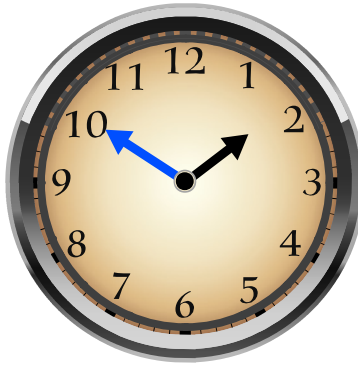

Name: \_\_\_\_\_

Date: \_\_\_\_\_

Time: \_\_\_\_ : \_\_\_\_ - \_\_\_\_ : \_\_\_\_

Look at the clock and write down the time.

- The short hand (→) is for hours.
- The long hand (→) is for minutes.

**12 : 30**  
-----