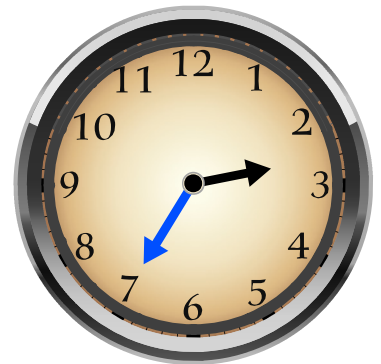

Name: \_\_\_\_\_

Date: \_\_\_\_\_

Time: \_\_\_\_ : \_\_\_\_ - \_\_\_\_ : \_\_\_\_

Look at the clock and write down the time.

- The short hand (→) is for hours.
- The long hand (→) is for minutes.

**12 : 30**  
-----

**01 : 50**  
-----

**08 : 15**  
-----

**10 : 05**  
-----

**11 : 50**  
-----

**02 : 35**  
-----