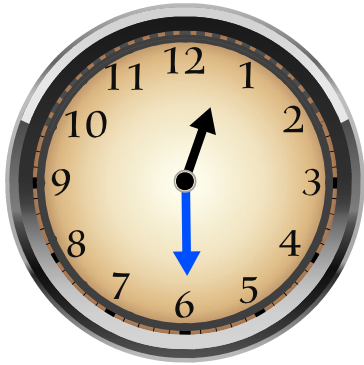

Name: \_\_\_\_\_

Date: \_\_\_\_\_

Time: \_\_\_\_ : \_\_\_\_ - \_\_\_\_ : \_\_\_\_

Look at the clock and write down the time.

- The short hand (→) is for hours.
- The long hand (→) is for minutes.

**12 : 30**  
-----