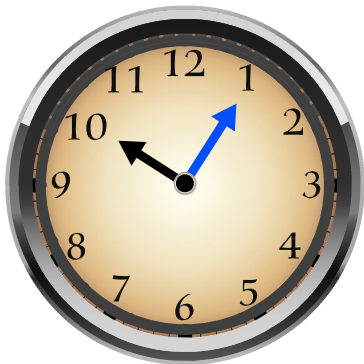

10 : 05