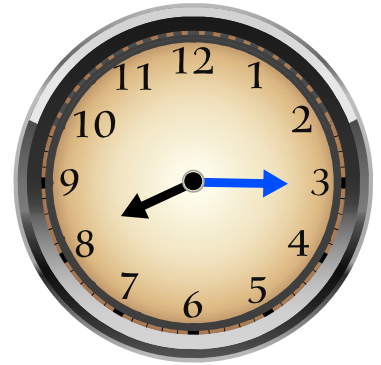

08 : 15